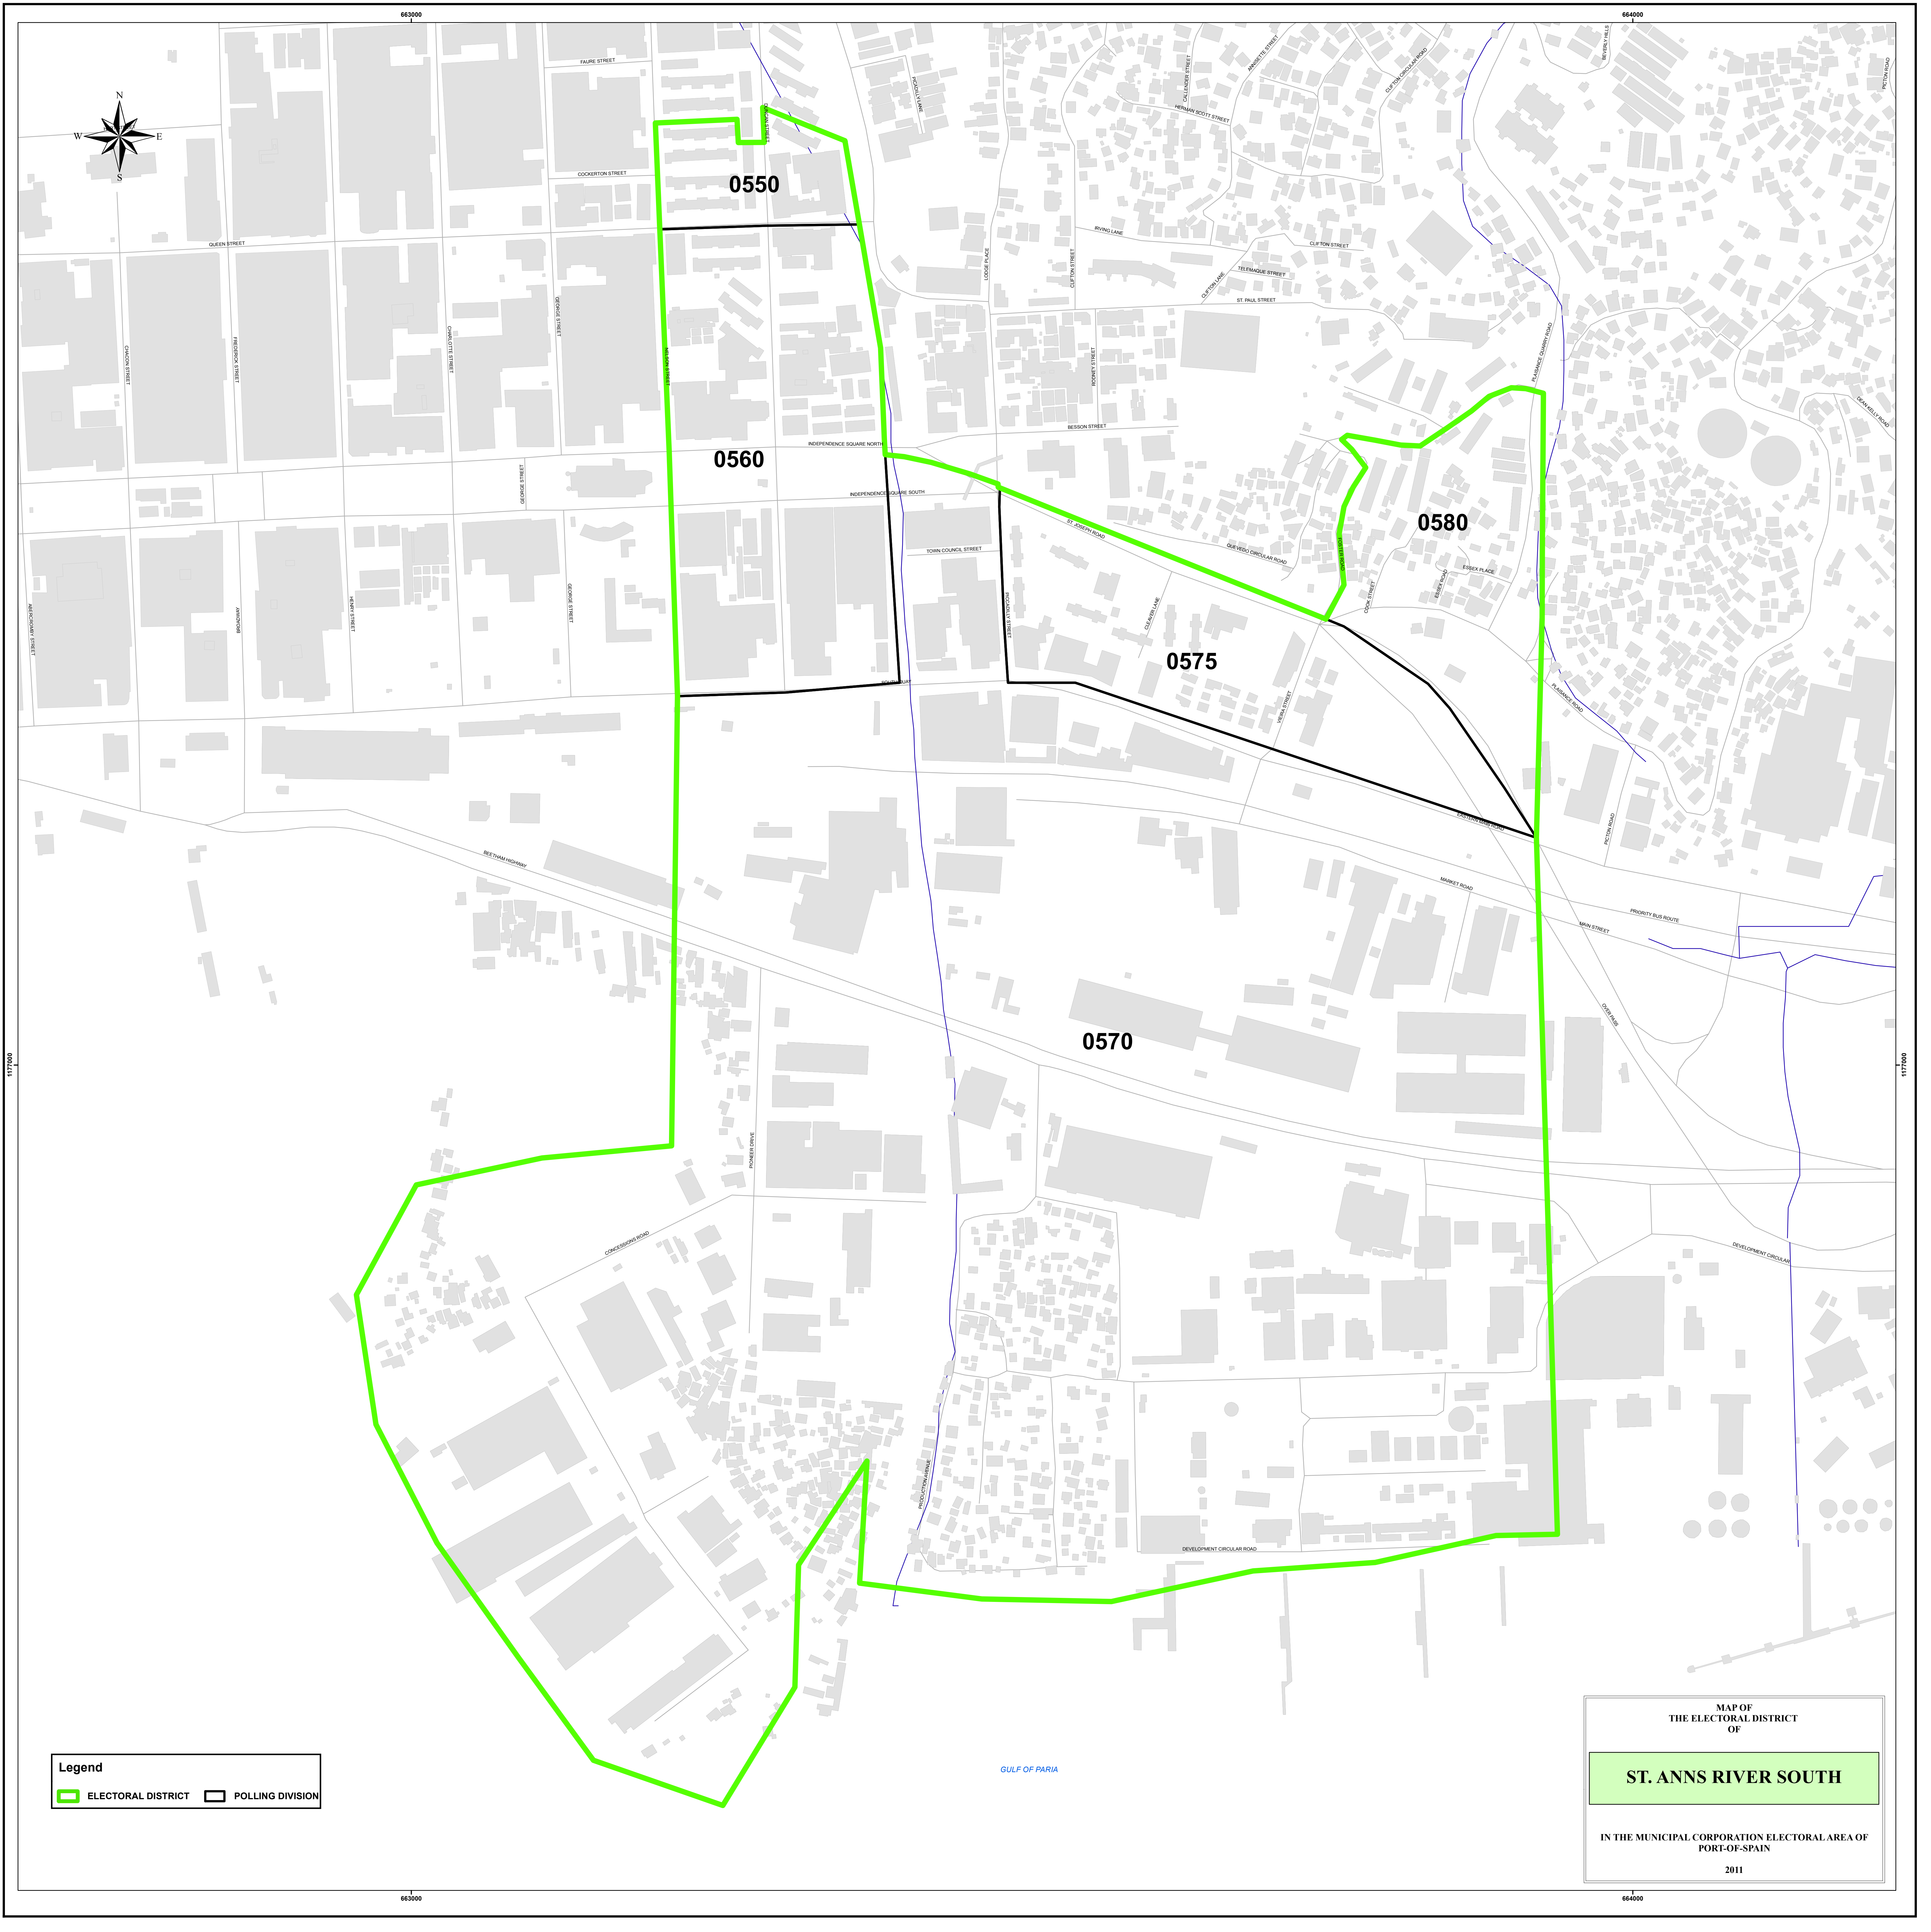

663000

664000

1177000

1177000

663000

664000

Legend

- ELECTORAL DISTRICT
- POLLING DIVISION

MAP OF
THE ELECTORAL DISTRICT
OF

ST. ANNS RIVER SOUTH

IN THE MUNICIPAL CORPORATION ELECTORAL AREA OF
PORT-OF-SPAIN

2011